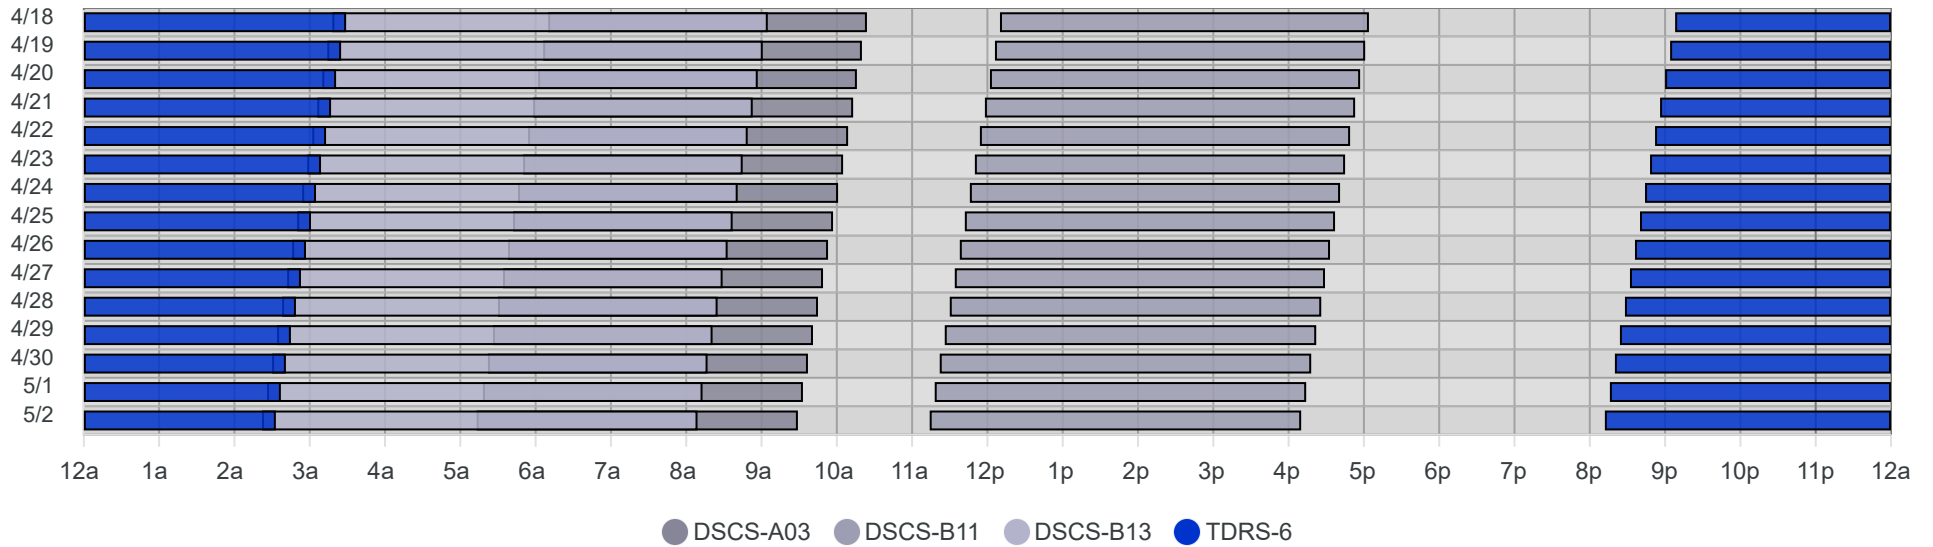

South Pole Satellite Schedule (PDT)

Date	TDRS-6 Pass 1			DSCS-B13 Pass 1			DSCS-B11 Pass 1			DSCS-A03 Pass 1		
	Start	End	Dur	Start	End	Dur	Start	End	Dur	Start	End	Dur
04/18/26	9:08 PM	Apr 19, 3:25 AM	6:17	3:18 AM	9:05 AM	5:47	12:10 PM	5:04 PM	4:54	6:10 AM	10:24 AM	4:14
04/19/26	9:04 PM	Apr 20, 3:21 AM	6:17	3:14 AM	9:01 AM	5:47	12:06 PM	5:01 PM	4:55	6:06 AM	10:20 AM	4:14
04/20/26	9:00 PM	Apr 21, 3:17 AM	6:17	3:10 AM	8:57 AM	5:47	12:02 PM	4:57 PM	4:55	6:02 AM	10:16 AM	4:14
04/21/26	8:56 PM	Apr 22, 3:13 AM	6:17	3:06 AM	8:53 AM	5:47	11:58 AM	4:53 PM	4:55	5:58 AM	10:13 AM	4:15
04/22/26	8:52 PM	Apr 23, 3:09 AM	6:17	3:02 AM	8:49 AM	5:47	11:54 AM	4:49 PM	4:55	5:54 AM	10:09 AM	4:15
04/23/26	8:48 PM	Apr 24, 3:05 AM	6:17	2:58 AM	8:45 AM	5:47	11:50 AM	4:45 PM	4:55	5:50 AM	10:05 AM	4:15
04/24/26	8:44 PM	Apr 25, 3:01 AM	6:17	2:54 AM	8:41 AM	5:47	11:46 AM	4:41 PM	4:55	5:46 AM	10:01 AM	4:15
04/25/26	8:40 PM	Apr 26, 2:57 AM	6:17	2:50 AM	8:37 AM	5:47	11:42 AM	4:37 PM	4:55	5:42 AM	9:57 AM	4:15
04/26/26	8:36 PM	Apr 27, 2:53 AM	6:17	2:46 AM	8:33 AM	5:47	11:38 AM	4:33 PM	4:55	5:38 AM	9:53 AM	4:15
04/27/26	8:32 PM	Apr 28, 2:49 AM	6:17	2:42 AM	8:29 AM	5:47	11:34 AM	4:29 PM	4:55	5:34 AM	9:49 AM	4:15
04/28/26	8:28 PM	Apr 29, 2:45 AM	6:17	2:38 AM	8:25 AM	5:47	11:30 AM	4:26 PM	4:56	5:30 AM	9:45 AM	4:15
04/29/26	8:24 PM	Apr 30, 2:41 AM	6:17	2:34 AM	8:21 AM	5:47	11:26 AM	4:22 PM	4:56	5:26 AM	9:41 AM	4:15
04/30/26	8:20 PM	May 1, 2:37 AM	6:17	2:30 AM	8:17 AM	5:47	11:22 AM	4:18 PM	4:56	5:22 AM	9:37 AM	4:15
05/01/26	8:16 PM	May 2, 2:33 AM	6:17	2:26 AM	8:13 AM	5:47	11:18 AM	4:14 PM	4:56	5:18 AM	9:33 AM	4:15
05/02/26	8:12 PM	May 3, 2:29 AM	6:17	2:22 AM	8:09 AM	5:47	11:14 AM	4:10 PM	4:56	5:13 AM	9:29 AM	4:16