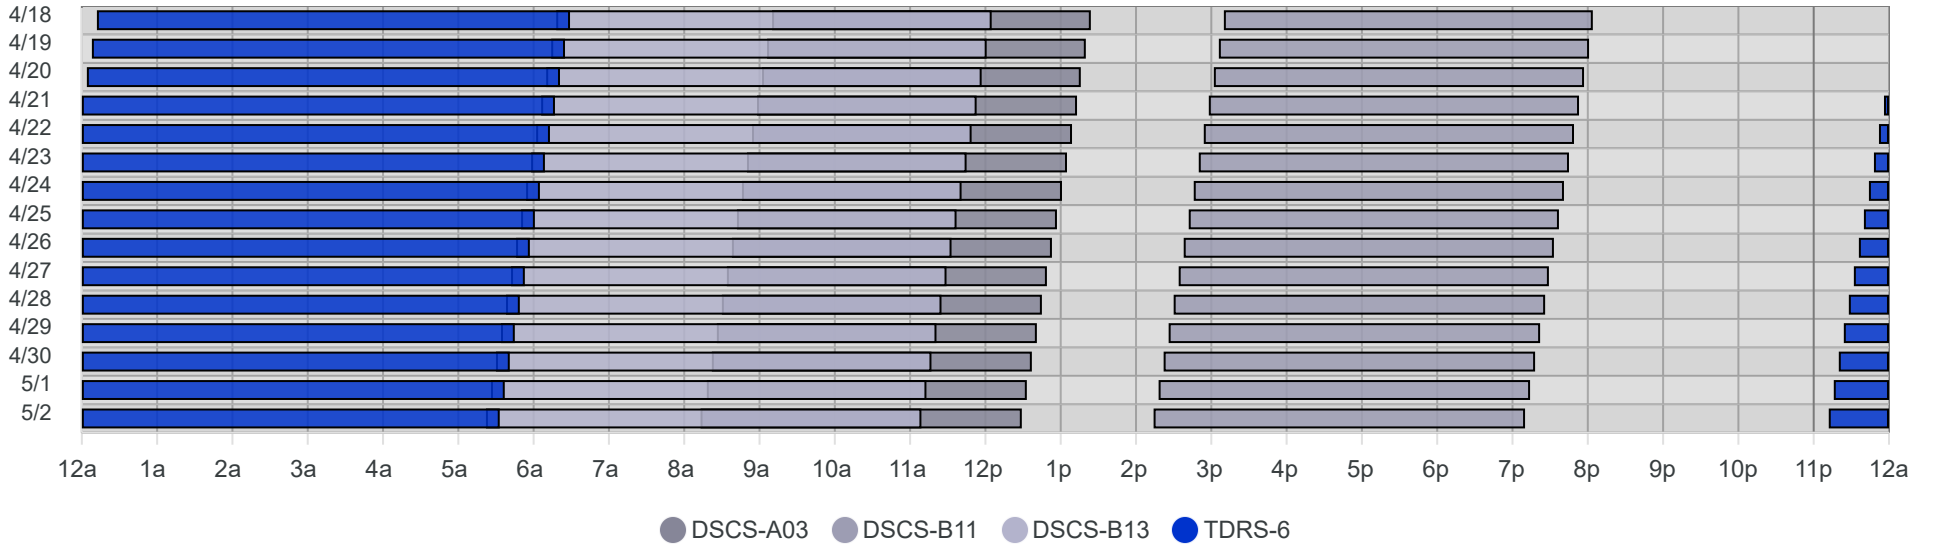

South Pole Satellite Schedule (EDT)

Date	TDRS-6 Pass 1			TDRS-6 Pass 2			Total Dur	DSCS-B13 Pass 1			DSCS-B11 Pass 1			DSCS-A03 Pass 1		
	Start	End	Dur	Start	End	Dur		Start	End	Dur	Start	End	Dur	Start	End	Dur
04/18/26	12:12 AM	6:29 AM	6:17	No Pass			6:17	6:18 AM	12:05 PM	5:47	3:10 PM	8:04 PM	4:54	9:10 AM	1:24 PM	4:14
04/19/26	12:08 AM	6:25 AM	6:17	No Pass			6:17	6:14 AM	12:01 PM	5:47	3:06 PM	8:01 PM	4:55	9:06 AM	1:20 PM	4:14
04/20/26	12:04 AM	6:21 AM	6:17	No Pass			6:17	6:10 AM	11:57 AM	5:47	3:02 PM	7:57 PM	4:55	9:02 AM	1:16 PM	4:14
04/21/26	12:00 AM	6:17 AM	6:17	11:56 PM	Apr 22, 6:13 AM	6:17	12:34	6:06 AM	11:53 AM	5:47	2:58 PM	7:53 PM	4:55	8:58 AM	1:13 PM	4:15
04/22/26	11:52 PM	Apr 23, 6:09 AM	6:17	No Pass			6:17	6:02 AM	11:49 AM	5:47	2:54 PM	7:49 PM	4:55	8:54 AM	1:09 PM	4:15
04/23/26	11:48 PM	Apr 24, 6:05 AM	6:17	No Pass			6:17	5:58 AM	11:45 AM	5:47	2:50 PM	7:45 PM	4:55	8:50 AM	1:05 PM	4:15
04/24/26	11:44 PM	Apr 25, 6:01 AM	6:17	No Pass			6:17	5:54 AM	11:41 AM	5:47	2:46 PM	7:41 PM	4:55	8:46 AM	1:01 PM	4:15
04/25/26	11:40 PM	Apr 26, 5:57 AM	6:17	No Pass			6:17	5:50 AM	11:37 AM	5:47	2:42 PM	7:37 PM	4:55	8:42 AM	12:57 PM	4:15
04/26/26	11:36 PM	Apr 27, 5:53 AM	6:17	No Pass			6:17	5:46 AM	11:33 AM	5:47	2:38 PM	7:33 PM	4:55	8:38 AM	12:53 PM	4:15
04/27/26	11:32 PM	Apr 28, 5:49 AM	6:17	No Pass			6:17	5:42 AM	11:29 AM	5:47	2:34 PM	7:29 PM	4:55	8:34 AM	12:49 PM	4:15
04/28/26	11:28 PM	Apr 29, 5:45 AM	6:17	No Pass			6:17	5:38 AM	11:25 AM	5:47	2:30 PM	7:26 PM	4:56	8:30 AM	12:45 PM	4:15
04/29/26	11:24 PM	Apr 30, 5:41 AM	6:17	No Pass			6:17	5:34 AM	11:21 AM	5:47	2:26 PM	7:22 PM	4:56	8:26 AM	12:41 PM	4:15
04/30/26	11:20 PM	May 1, 5:37 AM	6:17	No Pass			6:17	5:30 AM	11:17 AM	5:47	2:22 PM	7:18 PM	4:56	8:22 AM	12:37 PM	4:15
05/01/26	11:16 PM	May 2, 5:33 AM	6:17	No Pass			6:17	5:26 AM	11:13 AM	5:47	2:18 PM	7:14 PM	4:56	8:18 AM	12:33 PM	4:15
05/02/26	11:12 PM	May 3, 5:29 AM	6:17	No Pass			6:17	5:22 AM	11:09 AM	5:47	2:14 PM	7:10 PM	4:56	8:13 AM	12:29 PM	4:16