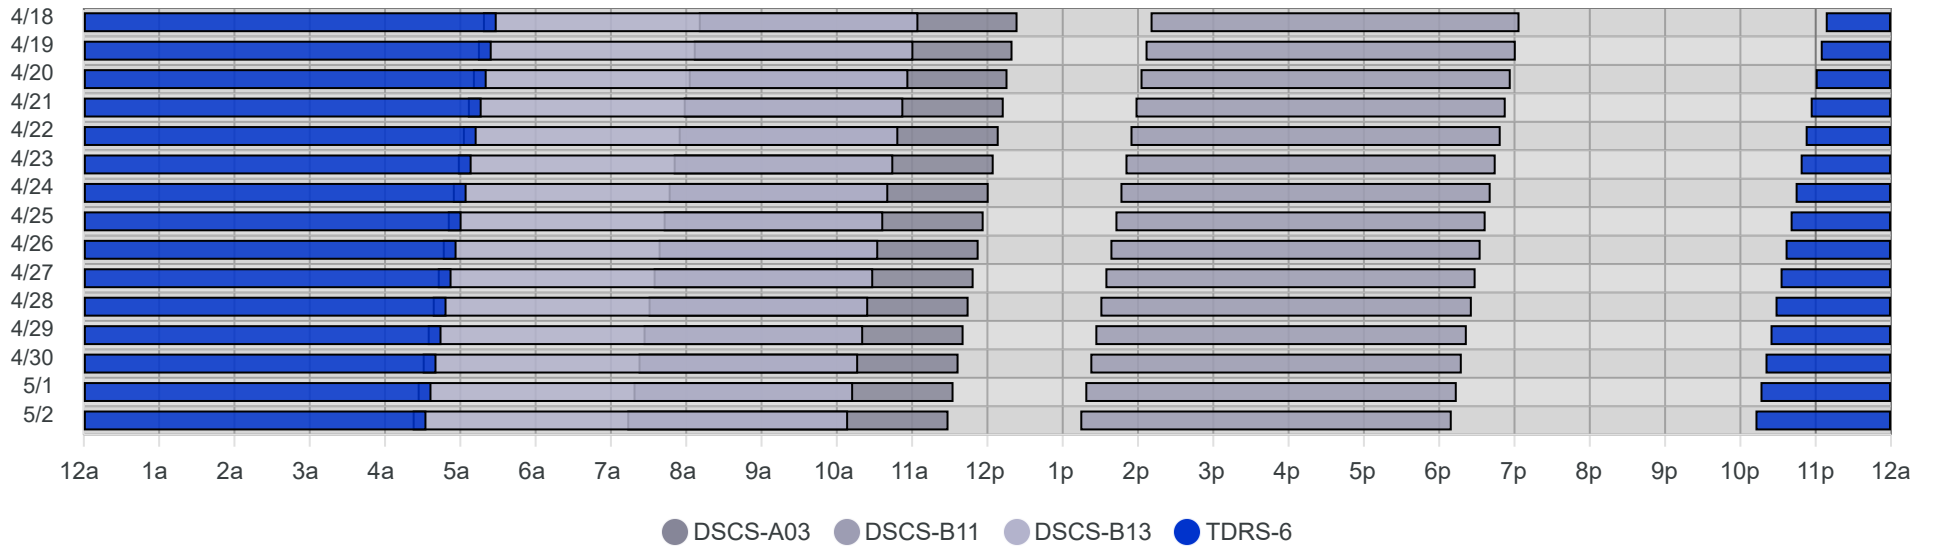

South Pole Satellite Schedule (CDT)

Date	TDRS-6 Pass 1			DSCS-B13 Pass 1			DSCS-B11 Pass 1			DSCS-A03 Pass 1		
	Start	End	Dur	Start	End	Dur	Start	End	Dur	Start	End	Dur
04/18/26	11:08 PM	Apr 19, 5:25 AM	6:17	5:18 AM	11:05 AM	5:47	2:10 PM	7:04 PM	4:54	8:10 AM	12:24 PM	4:14
04/19/26	11:04 PM	Apr 20, 5:21 AM	6:17	5:14 AM	11:01 AM	5:47	2:06 PM	7:01 PM	4:55	8:06 AM	12:20 PM	4:14
04/20/26	11:00 PM	Apr 21, 5:17 AM	6:17	5:10 AM	10:57 AM	5:47	2:02 PM	6:57 PM	4:55	8:02 AM	12:16 PM	4:14
04/21/26	10:56 PM	Apr 22, 5:13 AM	6:17	5:06 AM	10:53 AM	5:47	1:58 PM	6:53 PM	4:55	7:58 AM	12:13 PM	4:15
04/22/26	10:52 PM	Apr 23, 5:09 AM	6:17	5:02 AM	10:49 AM	5:47	1:54 PM	6:49 PM	4:55	7:54 AM	12:09 PM	4:15
04/23/26	10:48 PM	Apr 24, 5:05 AM	6:17	4:58 AM	10:45 AM	5:47	1:50 PM	6:45 PM	4:55	7:50 AM	12:05 PM	4:15
04/24/26	10:44 PM	Apr 25, 5:01 AM	6:17	4:54 AM	10:41 AM	5:47	1:46 PM	6:41 PM	4:55	7:46 AM	12:01 PM	4:15
04/25/26	10:40 PM	Apr 26, 4:57 AM	6:17	4:50 AM	10:37 AM	5:47	1:42 PM	6:37 PM	4:55	7:42 AM	11:57 AM	4:15
04/26/26	10:36 PM	Apr 27, 4:53 AM	6:17	4:46 AM	10:33 AM	5:47	1:38 PM	6:33 PM	4:55	7:38 AM	11:53 AM	4:15
04/27/26	10:32 PM	Apr 28, 4:49 AM	6:17	4:42 AM	10:29 AM	5:47	1:34 PM	6:29 PM	4:55	7:34 AM	11:49 AM	4:15
04/28/26	10:28 PM	Apr 29, 4:45 AM	6:17	4:38 AM	10:25 AM	5:47	1:30 PM	6:26 PM	4:56	7:30 AM	11:45 AM	4:15
04/29/26	10:24 PM	Apr 30, 4:41 AM	6:17	4:34 AM	10:21 AM	5:47	1:26 PM	6:22 PM	4:56	7:26 AM	11:41 AM	4:15
04/30/26	10:20 PM	May 1, 4:37 AM	6:17	4:30 AM	10:17 AM	5:47	1:22 PM	6:18 PM	4:56	7:22 AM	11:37 AM	4:15
05/01/26	10:16 PM	May 2, 4:33 AM	6:17	4:26 AM	10:13 AM	5:47	1:18 PM	6:14 PM	4:56	7:18 AM	11:33 AM	4:15
05/02/26	10:12 PM	May 3, 4:29 AM	6:17	4:22 AM	10:09 AM	5:47	1:14 PM	6:10 PM	4:56	7:13 AM	11:29 AM	4:16