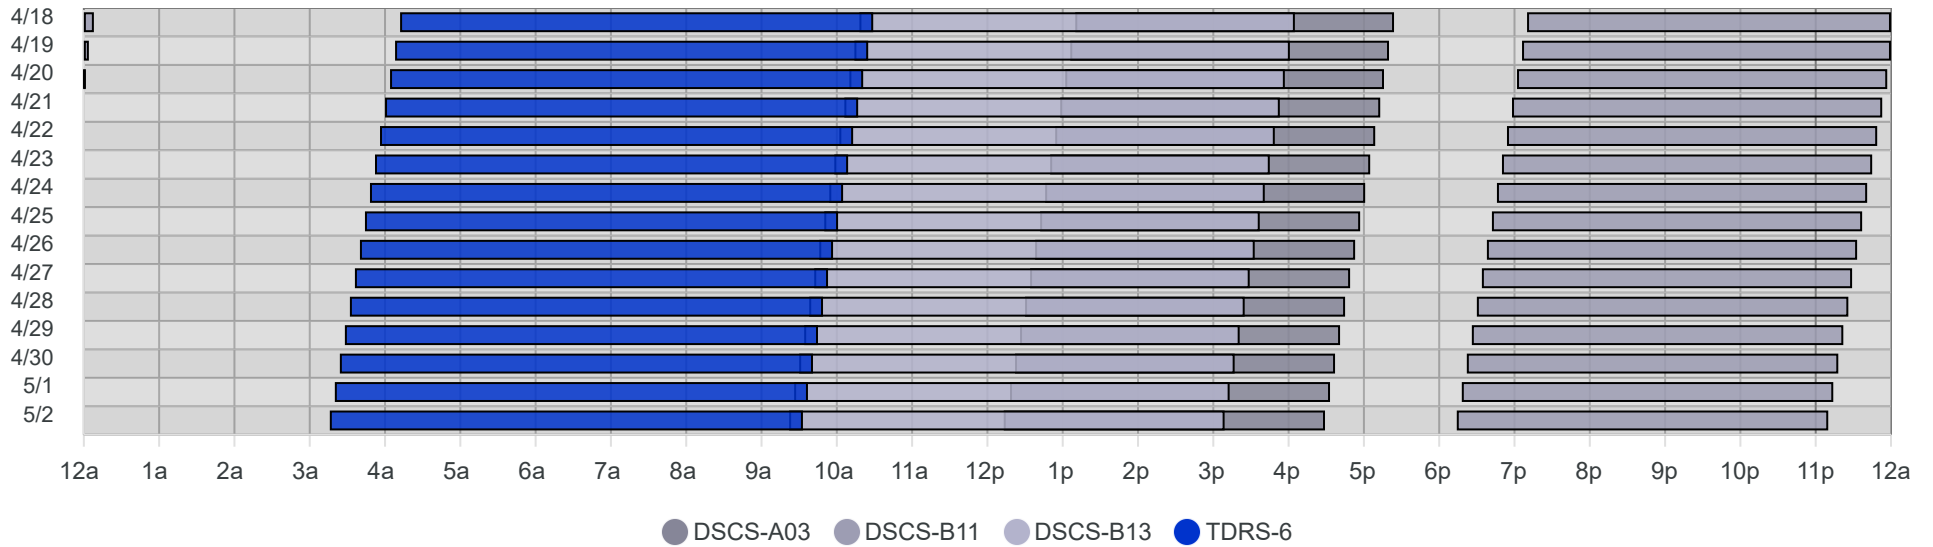

South Pole Satellite Schedule (UTC)

Date	TDRS-6 Pass 1			DSCS-B13 Pass 1			DSCS-B11 Pass 1			DSCS-A03 Pass 1		
	Start	End	Dur	Start	End	Dur	Start	End	Dur	Start	End	Dur
04/18/26	4:12 AM	10:29 AM	6:17	10:18 AM	4:05 PM	5:47	7:10 PM	Apr 19, 12:04 AM	4:54	1:10 PM	5:24 PM	4:14
04/19/26	4:08 AM	10:25 AM	6:17	10:14 AM	4:01 PM	5:47	7:06 PM	Apr 20, 12:01 AM	4:55	1:06 PM	5:20 PM	4:14
04/20/26	4:04 AM	10:21 AM	6:17	10:10 AM	3:57 PM	5:47	7:02 PM	11:57 PM	4:55	1:02 PM	5:16 PM	4:14
04/21/26	4:00 AM	10:17 AM	6:17	10:06 AM	3:53 PM	5:47	6:58 PM	11:53 PM	4:55	12:58 PM	5:13 PM	4:15
04/22/26	3:56 AM	10:13 AM	6:17	10:02 AM	3:49 PM	5:47	6:54 PM	11:49 PM	4:55	12:54 PM	5:09 PM	4:15
04/23/26	3:52 AM	10:09 AM	6:17	9:58 AM	3:45 PM	5:47	6:50 PM	11:45 PM	4:55	12:50 PM	5:05 PM	4:15
04/24/26	3:48 AM	10:05 AM	6:17	9:54 AM	3:41 PM	5:47	6:46 PM	11:41 PM	4:55	12:46 PM	5:01 PM	4:15
04/25/26	3:44 AM	10:01 AM	6:17	9:50 AM	3:37 PM	5:47	6:42 PM	11:37 PM	4:55	12:42 PM	4:57 PM	4:15
04/26/26	3:40 AM	9:57 AM	6:17	9:46 AM	3:33 PM	5:47	6:38 PM	11:33 PM	4:55	12:38 PM	4:53 PM	4:15
04/27/26	3:36 AM	9:53 AM	6:17	9:42 AM	3:29 PM	5:47	6:34 PM	11:29 PM	4:55	12:34 PM	4:49 PM	4:15
04/28/26	3:32 AM	9:49 AM	6:17	9:38 AM	3:25 PM	5:47	6:30 PM	11:26 PM	4:56	12:30 PM	4:45 PM	4:15
04/29/26	3:28 AM	9:45 AM	6:17	9:34 AM	3:21 PM	5:47	6:26 PM	11:22 PM	4:56	12:26 PM	4:41 PM	4:15
04/30/26	3:24 AM	9:41 AM	6:17	9:30 AM	3:17 PM	5:47	6:22 PM	11:18 PM	4:56	12:22 PM	4:37 PM	4:15
05/01/26	3:20 AM	9:37 AM	6:17	9:26 AM	3:13 PM	5:47	6:18 PM	11:14 PM	4:56	12:18 PM	4:33 PM	4:15
05/02/26	3:16 AM	9:33 AM	6:17	9:22 AM	3:09 PM	5:47	6:14 PM	11:10 PM	4:56	12:13 PM	4:29 PM	4:16