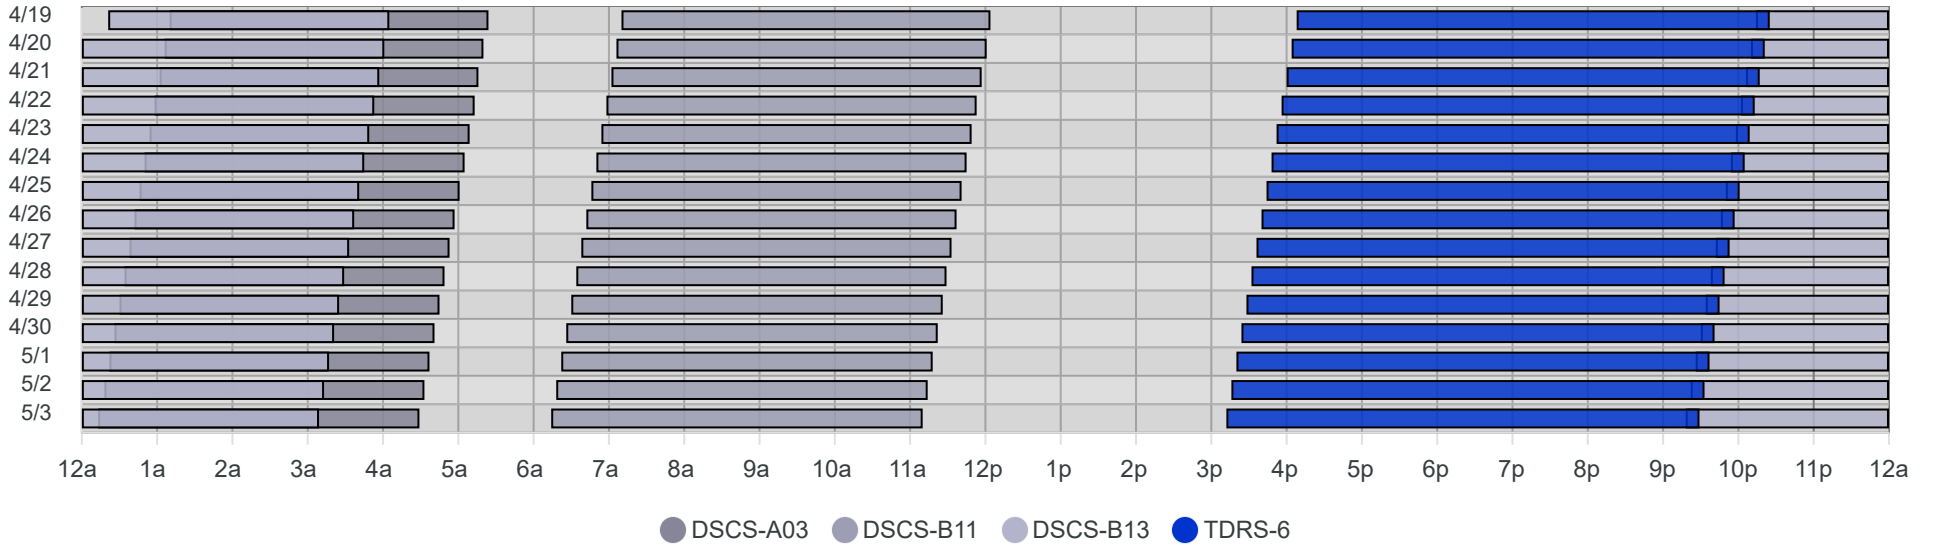

South Pole Satellite Schedule (NZST)

Date	TDRS-6 Pass 1			DSCS-B13 Pass 1			DSCS-B11 Pass 1			DSCS-A03 Pass 1		
	Start	End	Dur	Start	End	Dur	Start	End	Dur	Start	End	Dur
04/19/26	4:08 PM	10:25 PM	6:17	10:14 PM	Apr 20, 4:01 AM	5:47	7:10 AM	12:04 PM	4:54	1:10 AM	5:24 AM	4:14
04/20/26	4:04 PM	10:21 PM	6:17	10:10 PM	Apr 21, 3:57 AM	5:47	7:06 AM	12:01 PM	4:55	1:06 AM	5:20 AM	4:14
04/21/26	4:00 PM	10:17 PM	6:17	10:06 PM	Apr 22, 3:53 AM	5:47	7:02 AM	11:57 AM	4:55	1:02 AM	5:16 AM	4:14
04/22/26	3:56 PM	10:13 PM	6:17	10:02 PM	Apr 23, 3:49 AM	5:47	6:58 AM	11:53 AM	4:55	12:58 AM	5:13 AM	4:15
04/23/26	3:52 PM	10:09 PM	6:17	9:58 PM	Apr 24, 3:45 AM	5:47	6:54 AM	11:49 AM	4:55	12:54 AM	5:09 AM	4:15
04/24/26	3:48 PM	10:05 PM	6:17	9:54 PM	Apr 25, 3:41 AM	5:47	6:50 AM	11:45 AM	4:55	12:50 AM	5:04 AM	4:14
04/25/26	3:44 PM	10:01 PM	6:17	9:50 PM	Apr 26, 3:37 AM	5:47	6:46 AM	11:41 AM	4:55	12:46 AM	5:01 AM	4:15
04/26/26	3:40 PM	9:57 PM	6:17	9:46 PM	Apr 27, 3:33 AM	5:47	6:42 AM	11:37 AM	4:55	12:42 AM	4:57 AM	4:15
04/27/26	3:36 PM	9:53 PM	6:17	9:42 PM	Apr 28, 3:29 AM	5:47	6:38 AM	11:33 AM	4:55	12:38 AM	4:53 AM	4:15
04/28/26	3:32 PM	9:49 PM	6:17	9:38 PM	Apr 29, 3:25 AM	5:47	6:34 AM	11:29 AM	4:55	12:34 AM	4:48 AM	4:14
04/29/26	3:28 PM	9:45 PM	6:17	9:34 PM	Apr 30, 3:21 AM	5:47	6:30 AM	11:26 AM	4:56	12:30 AM	4:45 AM	4:15
04/30/26	3:24 PM	9:41 PM	6:17	9:30 PM	May 1, 3:17 AM	5:47	6:26 AM	11:22 AM	4:56	12:26 AM	4:41 AM	4:15
05/01/26	3:20 PM	9:37 PM	6:17	9:26 PM	May 2, 3:13 AM	5:47	6:22 AM	11:17 AM	4:55	12:22 AM	4:37 AM	4:15
05/02/26	3:16 PM	9:33 PM	6:17	9:22 PM	May 3, 3:09 AM	5:47	6:18 AM	11:14 AM	4:56	12:18 AM	4:32 AM	4:14
05/03/26	3:12 PM	9:29 PM	6:17	9:18 PM	May 4, 3:05 AM	5:47	6:14 AM	11:10 AM	4:56	12:13 AM	4:29 AM	4:16