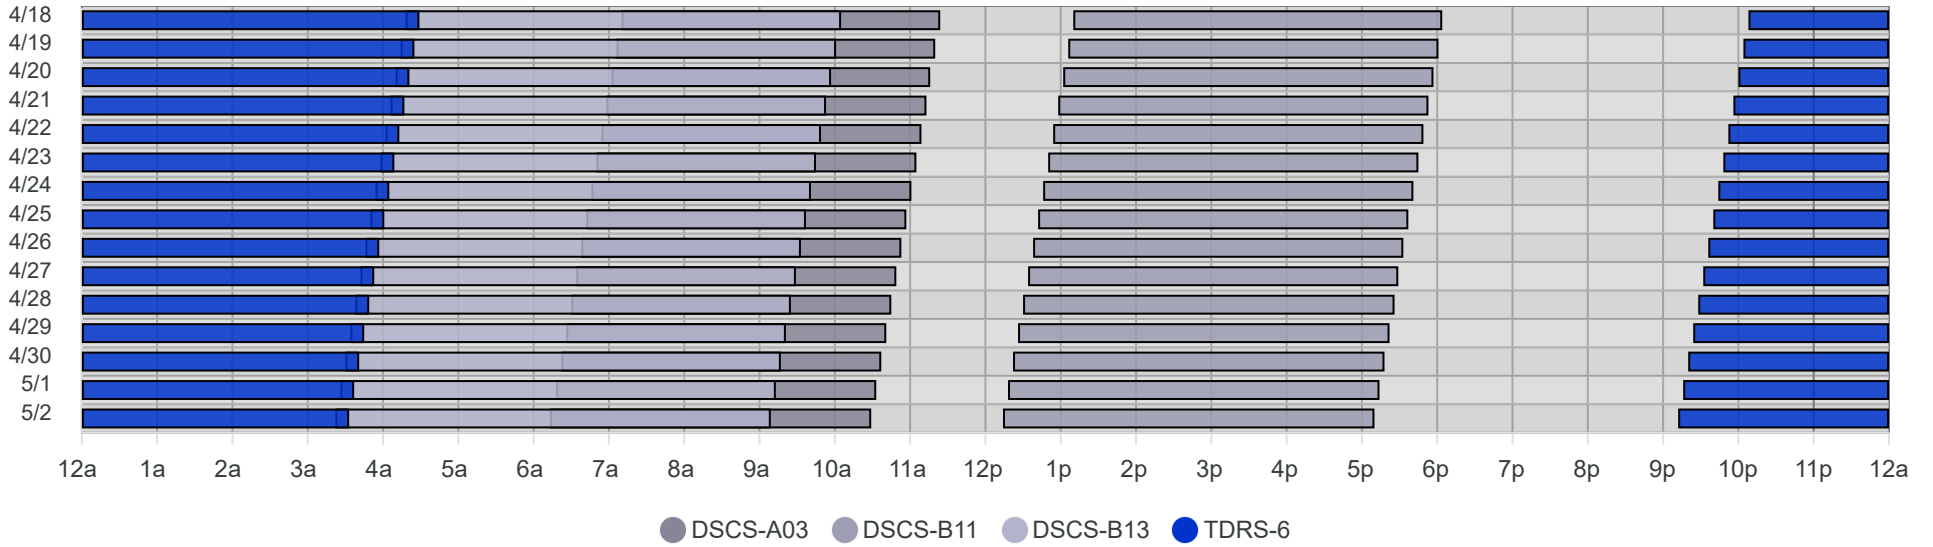

South Pole Satellite Schedule (MDT)

Date	TDRS-6 Pass 1			DSCS-B13 Pass 1			DSCS-B11 Pass 1			DSCS-A03 Pass 1		
	Start	End	Dur	Start	End	Dur	Start	End	Dur	Start	End	Dur
04/18/26	10:08 PM	Apr 19, 4:25 AM	6:17	4:18 AM	10:05 AM	5:47	1:10 PM	6:04 PM	4:54	7:10 AM	11:24 AM	4:14
04/19/26	10:04 PM	Apr 20, 4:21 AM	6:17	4:14 AM	10:01 AM	5:47	1:06 PM	6:01 PM	4:55	7:06 AM	11:20 AM	4:14
04/20/26	10:00 PM	Apr 21, 4:17 AM	6:17	4:10 AM	9:57 AM	5:47	1:02 PM	5:57 PM	4:55	7:02 AM	11:16 AM	4:14
04/21/26	9:56 PM	Apr 22, 4:13 AM	6:17	4:06 AM	9:53 AM	5:47	12:58 PM	5:53 PM	4:55	6:58 AM	11:13 AM	4:15
04/22/26	9:52 PM	Apr 23, 4:09 AM	6:17	4:02 AM	9:49 AM	5:47	12:54 PM	5:49 PM	4:55	6:54 AM	11:09 AM	4:15
04/23/26	9:48 PM	Apr 24, 4:05 AM	6:17	3:58 AM	9:45 AM	5:47	12:50 PM	5:45 PM	4:55	6:50 AM	11:04 AM	4:14
04/24/26	9:44 PM	Apr 25, 4:01 AM	6:17	3:54 AM	9:41 AM	5:47	12:46 PM	5:41 PM	4:55	6:46 AM	11:01 AM	4:15
04/25/26	9:40 PM	Apr 26, 3:57 AM	6:17	3:50 AM	9:37 AM	5:47	12:42 PM	5:36 PM	4:54	6:42 AM	10:57 AM	4:15
04/26/26	9:36 PM	Apr 27, 3:53 AM	6:17	3:46 AM	9:33 AM	5:47	12:38 PM	5:33 PM	4:55	6:38 AM	10:53 AM	4:15
04/27/26	9:32 PM	Apr 28, 3:49 AM	6:17	3:42 AM	9:29 AM	5:47	12:34 PM	5:29 PM	4:55	6:34 AM	10:49 AM	4:15
04/28/26	9:28 PM	Apr 29, 3:45 AM	6:17	3:38 AM	9:25 AM	5:47	12:30 PM	5:26 PM	4:56	6:30 AM	10:45 AM	4:15
04/29/26	9:24 PM	Apr 30, 3:41 AM	6:17	3:34 AM	9:21 AM	5:47	12:26 PM	5:22 PM	4:56	6:26 AM	10:41 AM	4:15
04/30/26	9:20 PM	May 1, 3:37 AM	6:17	3:30 AM	9:17 AM	5:47	12:22 PM	5:17 PM	4:55	6:22 AM	10:37 AM	4:15
05/01/26	9:16 PM	May 2, 3:33 AM	6:17	3:26 AM	9:13 AM	5:47	12:18 PM	5:14 PM	4:56	6:18 AM	10:33 AM	4:15
05/02/26	9:12 PM	May 3, 3:29 AM	6:17	3:22 AM	9:09 AM	5:47	12:14 PM	5:10 PM	4:56	6:13 AM	10:29 AM	4:16